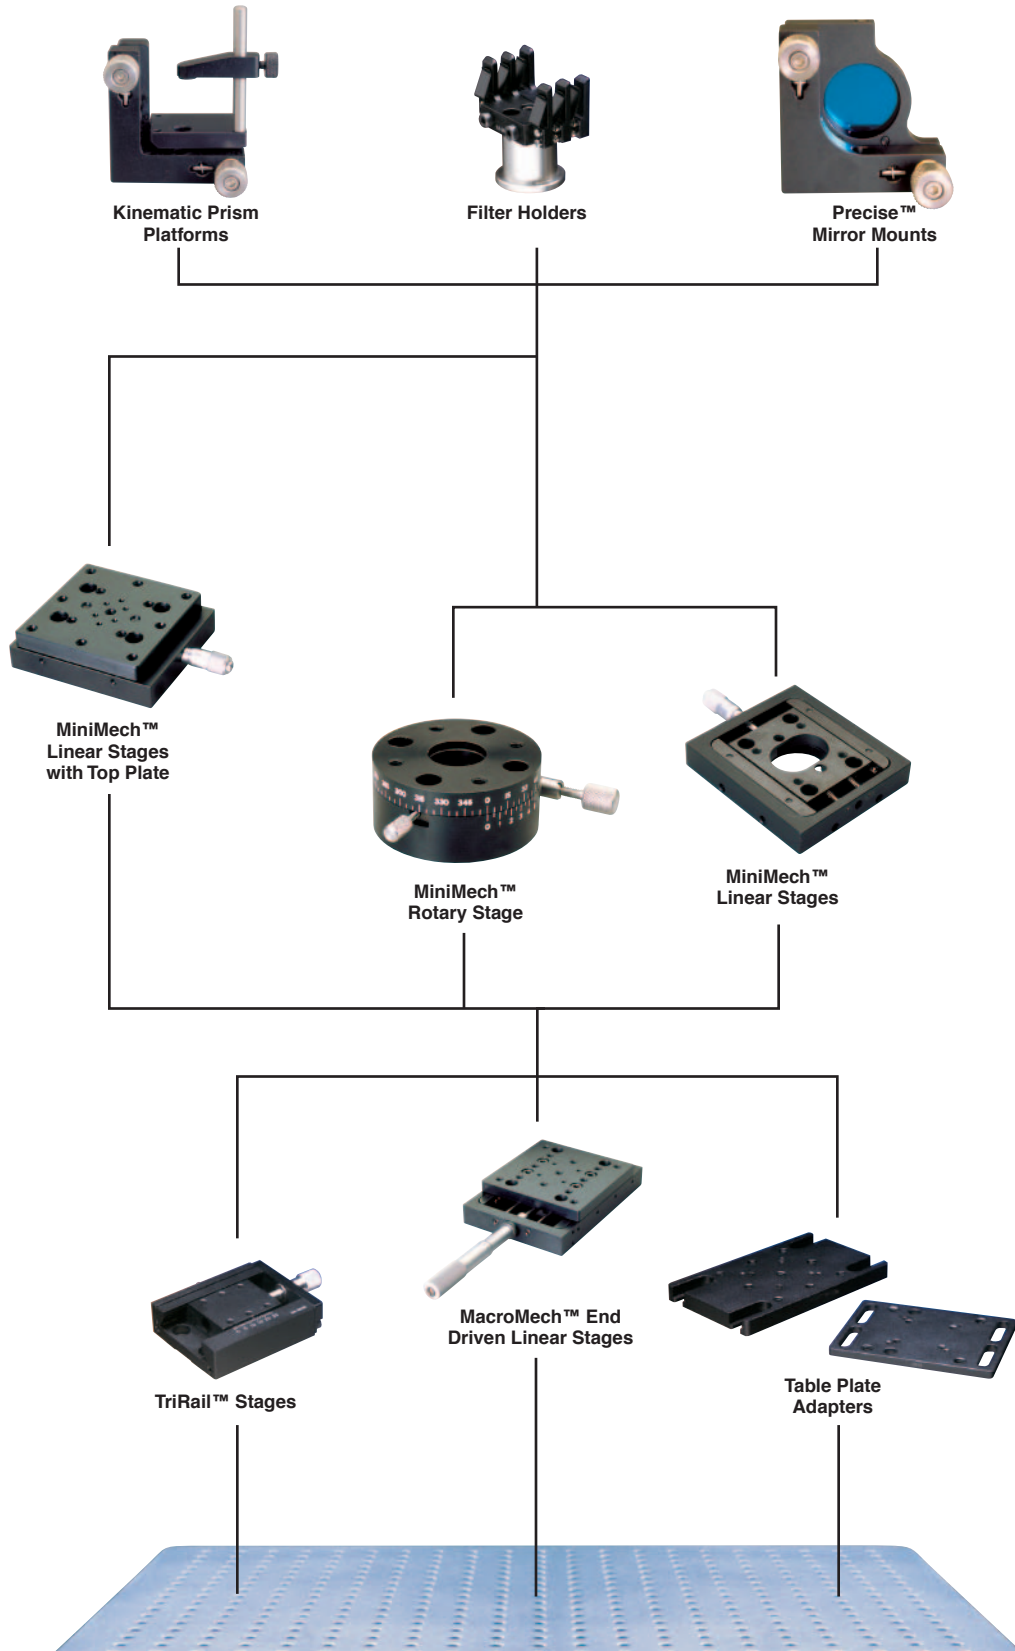

Component Mounts

How They Go Together...

Mounting Posts

Post Holders

Dovetail Stage Assemblies

How they go together...

Kinematic Prism Platforms

Filter Holders

Precise™ Mirror Mounts

Precise™ Thin Optic Mounts

Multi Filter Wheels

Mounted Iris Diaphragm

Mounting Posts

Post Holders

MacroMech™ End Driven Linear Stages

MacroMech™ Side Driven Linear Stages

How they go together...

Mirror Mounts

How They Go Together...