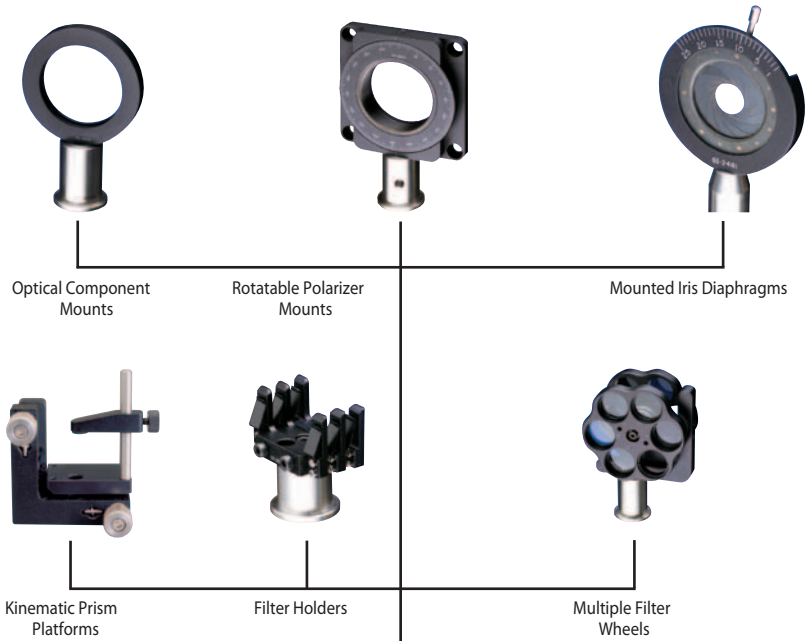

Component Mounts

How They Go Together...

Mounting Posts

Post Holders

Dovetail Stage Assemblies

How they go together...

Kinematic Prism Platforms

Filter Holders

Precise™ Mirror Mounts

Precise™ Thin Optic Mounts

Multi Filter Wheels

Mounted Iris Diaphragm

Mounting Posts

Post Holders

MacroMech™ End Driven Linear Stages

MacroMech™ Side Driven Linear Stages

How they go together...

Mirror Mounts

How They Go Together...